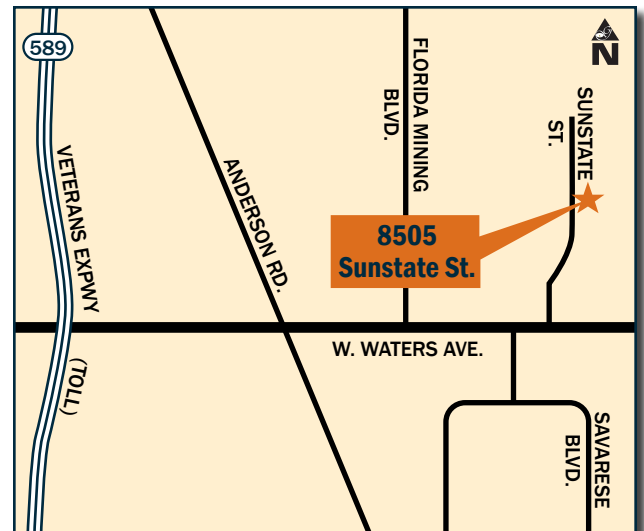

ROTH Investment Realty, Inc.

For additional information, please contact:

Don Roberts, CCIM, SIOR

Licensed Real Estate Broker

Cell: **813.918.4779**

813.888.8068 x231

droberts@rothinvestmentrealty.com

www.RothInvestmentRealty.com

Any information given herewith is obtained from sources we consider reliable. However, we are not responsible for misstatement of facts, errors, omissions, prior sale, withdrawal from market, modification of mortgage commitment, terms and condition or change in price without notice. The information supplied is for informational purposes only and shall not constitute a warranty or assurance that said information is correct. Any person intending to rely upon the information supplied herewith should verify said information independently.