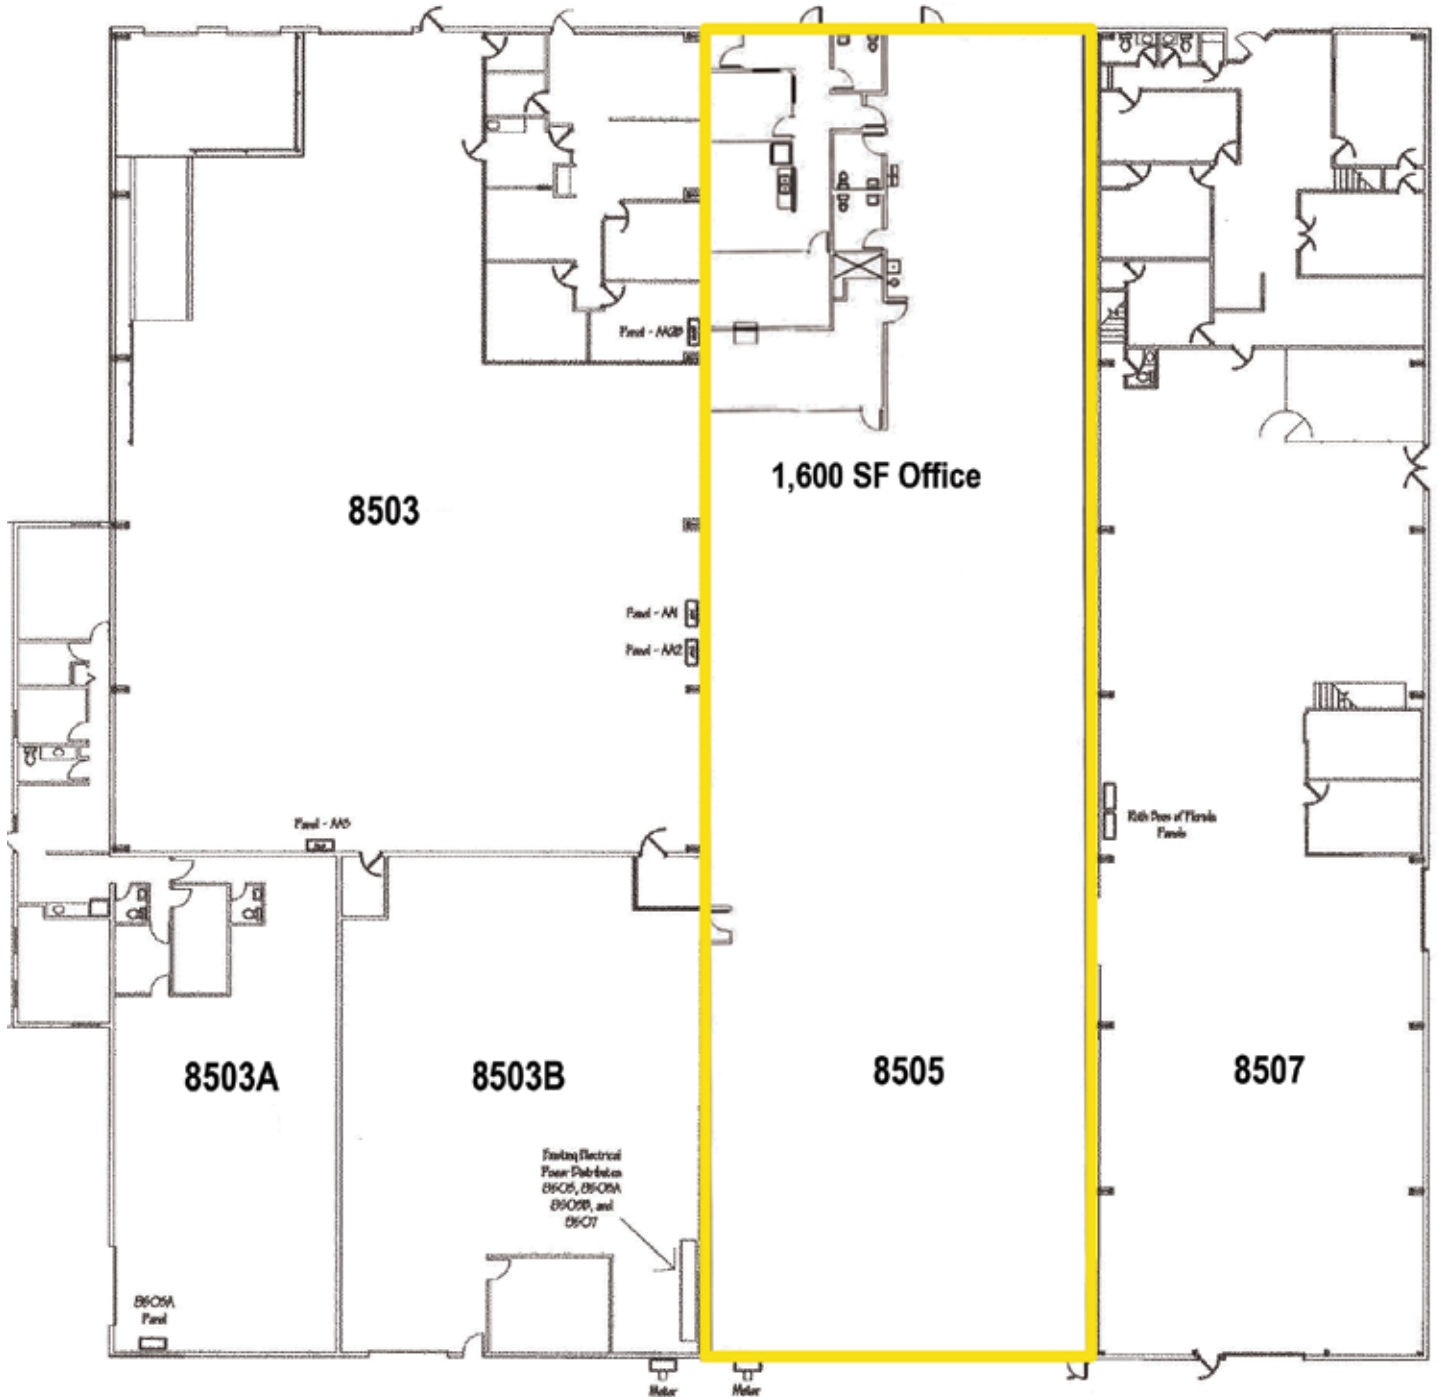

FOR LEASE Industrial Building

8505 Sunstate Street • Tampa, FL 33634

www.RothInvestmentRealty.com

Any information given herewith is obtained from sources we consider reliable. However, we are not responsible for misstatement of facts, errors, omissions, prior sale, withdrawal from market, modification of mortgage commitment, terms and condition or change in price without notice. The information supplied is for informational purposes only and shall not constitute a warranty or assurance that said information is correct. Any person intending to rely upon the information supplied herewith should verify said information independently.